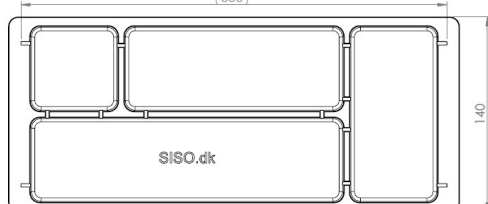

PRODUCT SHEET

Description:

Pencil Tray, Model F-815-D, Black PP, 324x140x25mm, Inlay 128x292x23mm

Item number:

25.31.070-1

Units	Box	Carton	HS Code	Barcode
Pcs.	1	100	3926300090	 5704866461009

SISO A/S

Mileparken 11
DK-2740 Skovlunde
Denmark
VAT: DK 24786013